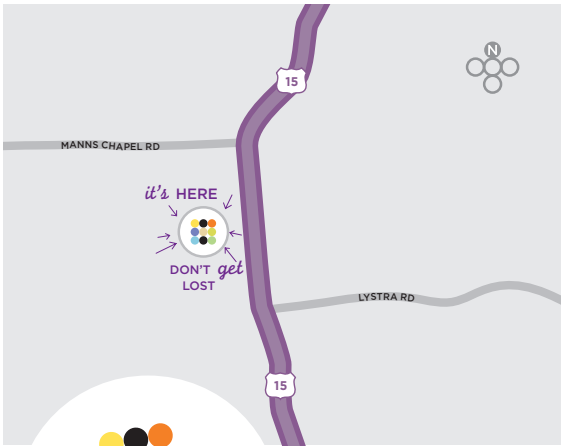

HYATT PLACE CHAPEL HILL/SOUTHERN VILLAGE

1090 US HWY 15 501 SOUTH
Chapel Hill, NC, USA, 27517
P 919 929 9511
F 919 929 9544
chapelhill.place.hyatt.com

TRANSPORTATION

- From UNC campus and hospitals: 5 min by car
- From Downtown Chapel Hill: 10 min by car
- From RDU Airport: 25 min by car